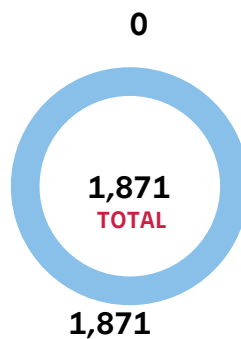

RHODE ISLAND

Section A - Voter Registration

Total Registered Voters

754,065

Registration Forms Received

144,944

Confirmation Notifications Sent

0

Registration Form Source

Section B - UOCAVA

- Uniformed Service
- Non-military Overseas
- Other

Ballots Transmitted

Ballots Counted

Ballots Rejected

0
TOTAL

Section E - Provisional Ballots

Provisional Ballot Total: 3,963

Section F - Turnout by Method

Turnout Total: 469,547

Note: Some fields may be blank or zero due to data not being reported or jurisdictions not collecting that data.